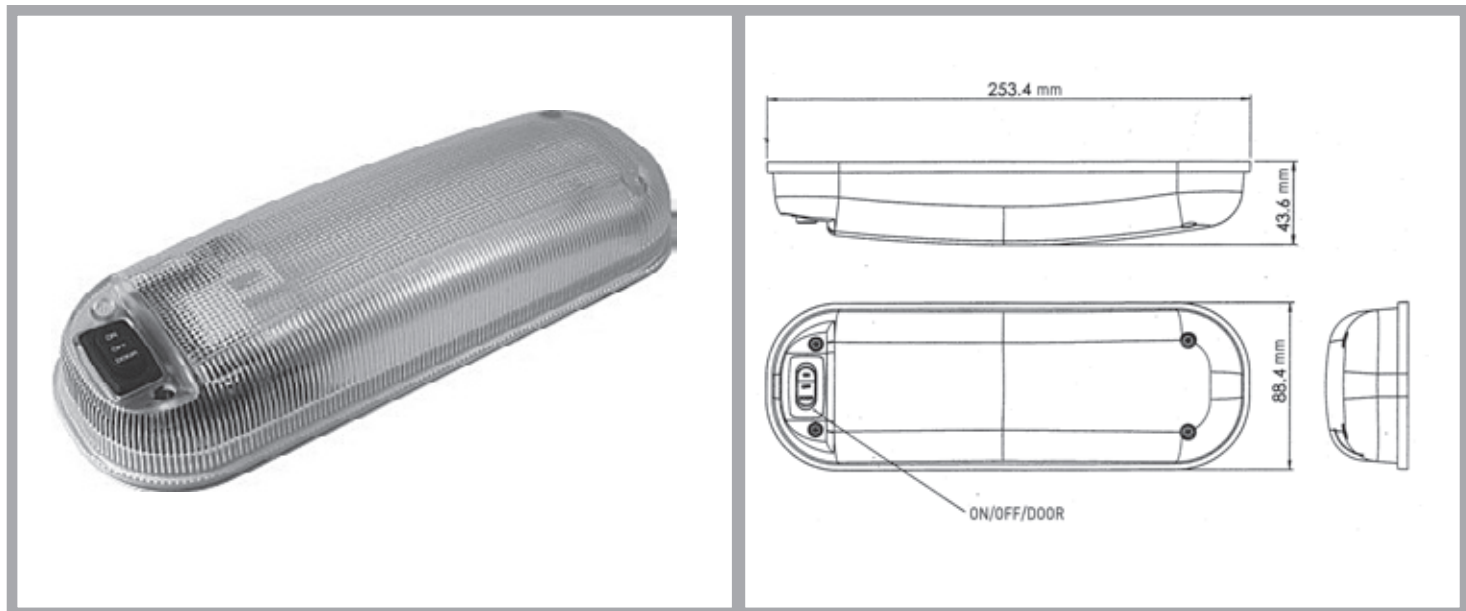

Interior Light

Interior Light

TECHNICAL DETAILS

Part. Nr.	Description	Voltage	Watt	Consumption	Light	Temp. Range
92-PLS13-12V	Interior Light with Switch	12	13	1 Amp	13 Watt PL Tube	-25 °C / +60 °C
92-PLS13-24V	Interior Light with Switch	24	13	1 Amp	13 Watt PL Tube	-25 °C / +60 °C

TECHNISCHE VERANDERINGEN VOORBEHOUDEN!

TECHNISCHE ANDERUNGEN VORBEHALTEN!

TECHNICAL CHANGES RESERVED!

G&C Systems B.V.
Kazemat 7
3905 NR VEENENDAAL
The Netherlands

Phone: +31 (0)318 576744
Fax: +31 (0)318 576733
Internet: www.gnc-systems.com
E-mail: info@gnc-systems.com