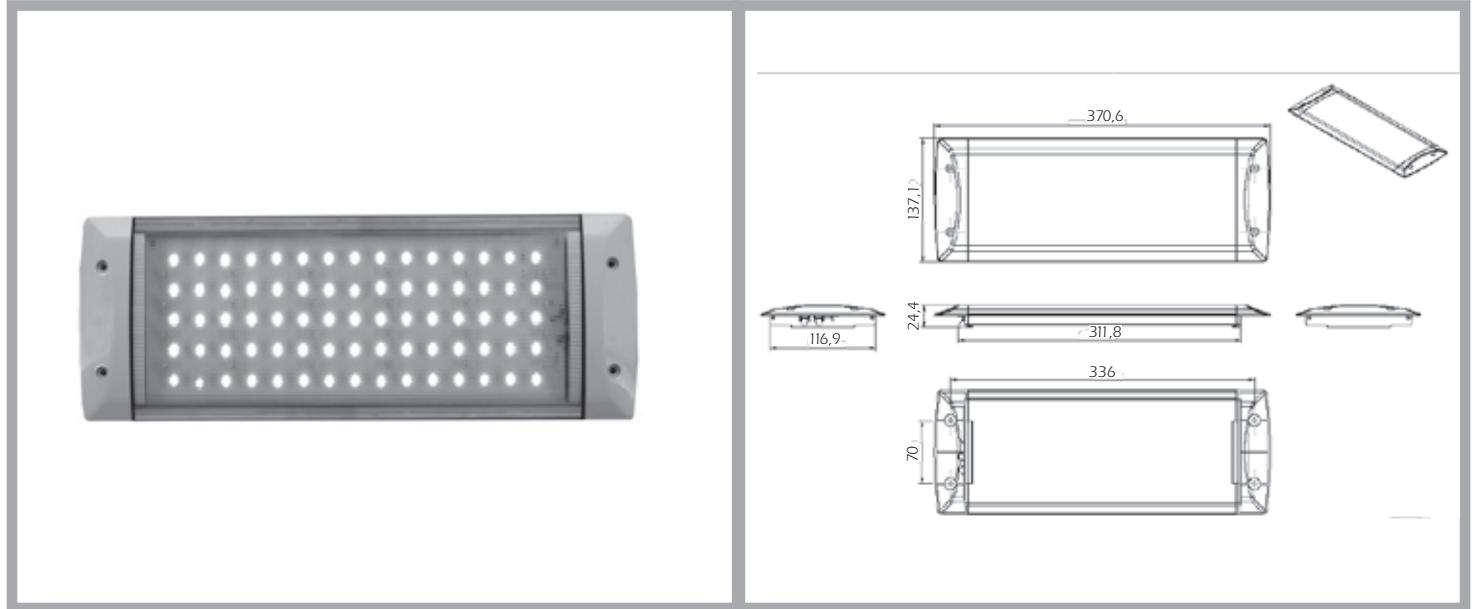

Interior Light

LED Light Build In Waterproof sealed to IP66

TECHNICAL DETAILS

Part. Nr.	Description	Voltage	Lights	Colour	Remarks
92-9000-12V	LED Build In Light White	12V	75 White 24 Blue	White	75 White Leds 24 Blue Leds (Nightlight)
92-9100-24V	LED Build In Light White	24V	75 White 24 Blue	White	75 White Leds 24 Blue Leds (Nightlight)

LED Light

LED Light Waterproof Sealed to IP66 with Super bright LED's

TECHNISCHE VERANDERINGEN VOORBEHOUDEN!

TECHNISCHE ANDERUNGEN VORBEHALTEN!

TECHNICAL CHANGES RESERVED!

G&C Systems B.V.
Kazemat 7
3905 NR VEENENDAAL
The Netherlands

Phone: +31 (0)318 576744
Fax: +31 (0)318 576733
Internet: www.gnc-systems.com
E-mail: info@gnc-systems.com