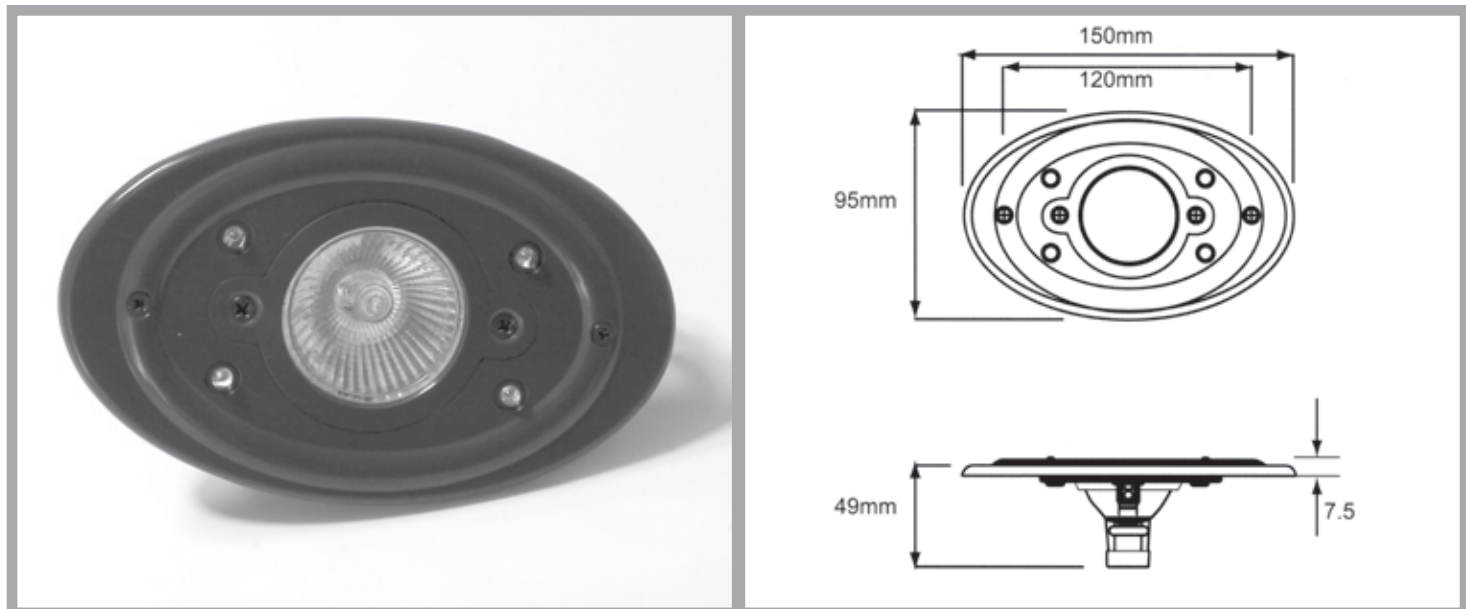

		Interior Light

Halogen Downlight with LED Nightlights

TECHNICAL DETAILS

Part. Nr.	Description	Watt	Hole Size	Colour
92-1000-12V	Halogen Downlight with 4 Blue LED Nightlights 12 Volt	20 Watt	85x58 mm	RAL 7016
92-1050-24V	Halogen Downlight with 4 Blue LED Nightlights 24 Volt	20 Watt	85x58 mm	RAL 7016

- 12v or 24v versions
- Ultra Low Profile
- Modern Design
- Four blue LED Nightlights
- Easy front access for bulb change
- Cast Aluminium construction
- Complete with fixing screws
- Optional single 1W Luxeon LED high output lamp