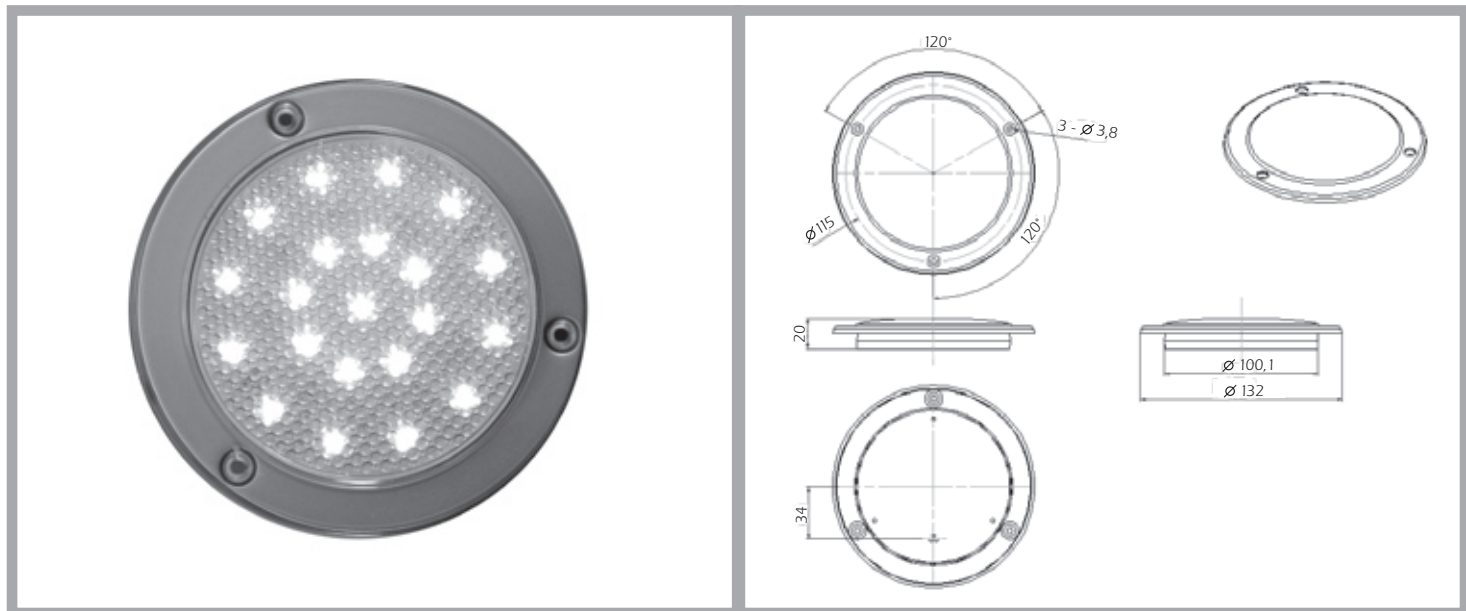

Interior Light

LED Dome Light Build In Waterproof sealed to IP66

TECHNICAL DETAILS

Part. Nr.	Description	Voltage	Lights	Colour	Remarks
92-8000-12V	LED Build In Light Silver Grey 3 Wires (Without Switch)	12V	21 White 9 Blue	Silver Grey	21 White Leds 9 Blue Leds (Nightlight)
92-8100-24V	LED Build In Light Silver Grey 3 Wires (Without Switch)	24V	21 White 9 Blue	Silver Grey	21 White Leds 9 Blue Leds (Nightlight)

TECHNISCHE VERANDERINGEN VOORBEHOUDEN!

TECHNISCHE ANDERUNGEN VORBEHALTEN!

TECHNICAL CHANGES RESERVED!

G&C Systems B.V.
Kazemat 7
3905 NR VEENENDAAL
The Netherlands

Phone: +31 (0)318 576744
Fax: +31 (0)318 576733
Internet: www.gnc-systems.com
E-mail: info@gnc-systems.com