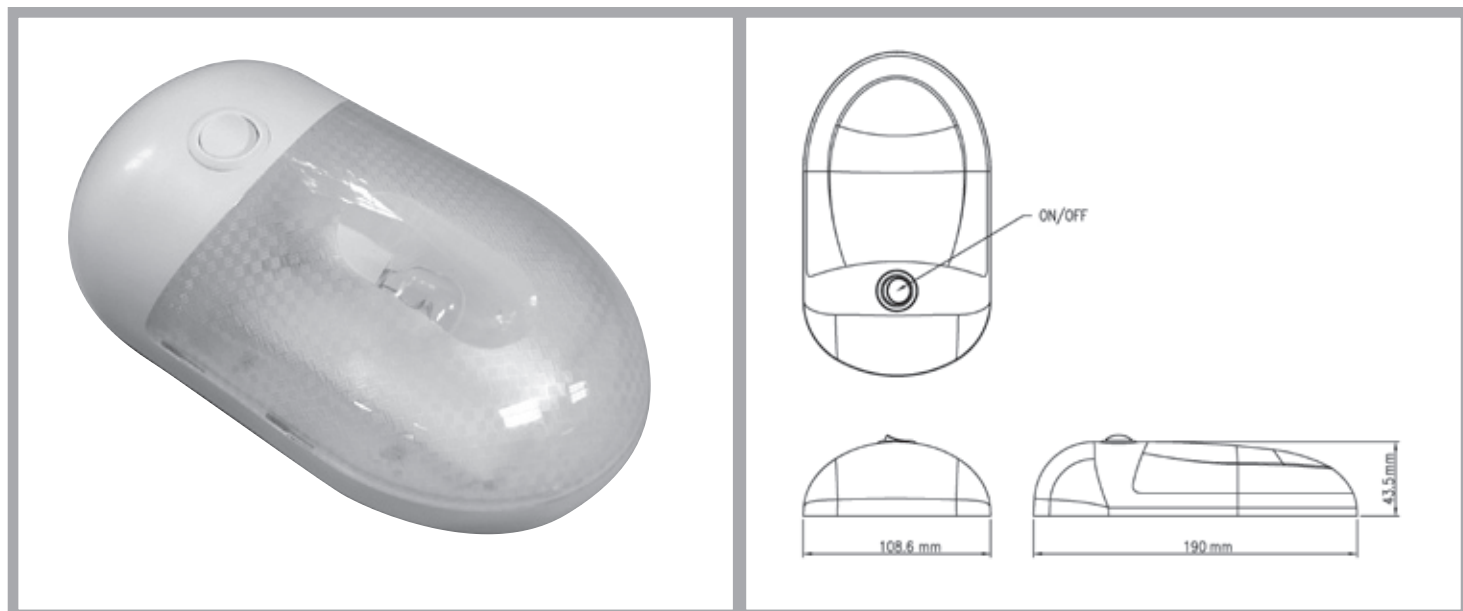

Interior Light

Interior Light

TECHNICAL DETAILS

Part. Nr.	Description	Voltage	Watt	Consumption	Temp. Range
92-2000	Interior Light with Switch	12	16	1,4 Amp	-25 °C / +60 °C

TECHNISCHE VERANDERINGEN VOORBEHOUDEN!

TECHNISCHE ANDERUNGEN VORBEHALTEN!

TECHNICAL CHANGES RESERVED!

G&C Systems B.V.
Kazemat 7
3905 NR VEENENDAAL
The Netherlands

Phone: +31 (0)318 576744
Fax: +31 (0)318 576733
Internet: www.gnc-systems.com
E-mail: info@gnc-systems.com