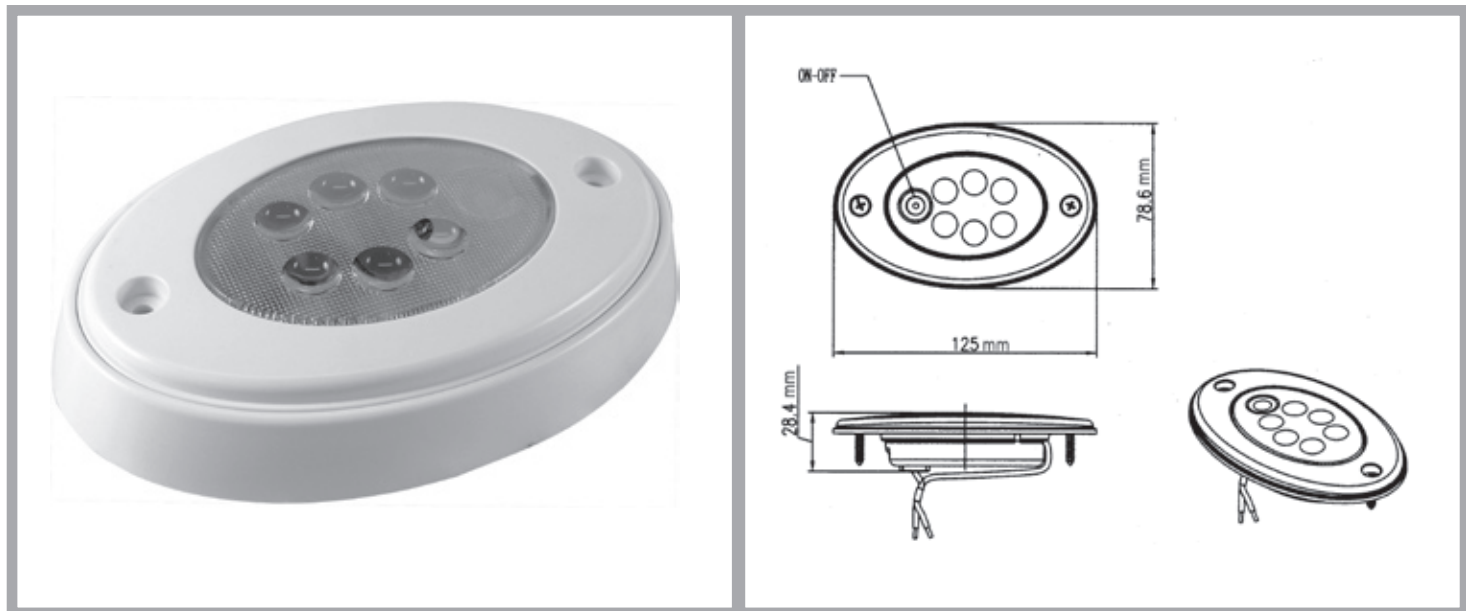

		Interior Light

Interior Light

TECHNICAL DETAILS

Part. Nr.	Description	Voltage	Lights	Consumption	Temp. Range
92-5000	LED light White with Switch on Light	12V/24V	6 LEDS	0,11 - 0,06 Amp	-20 °C / +60 °C
92-5010	LED light Satin with Switch on Light	12V/24V	6 LEDS	0,11 - 0,06 Amp	-20 °C / +60 °C